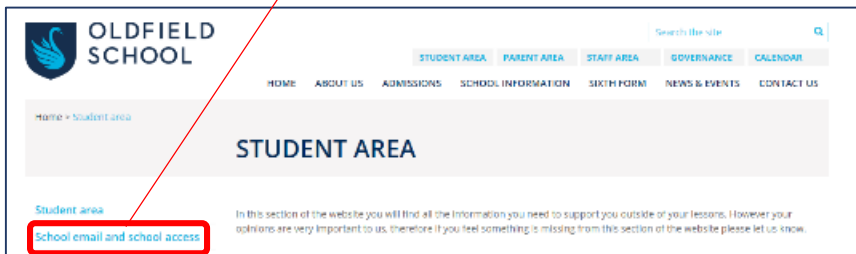

❸ Click on **School email and school access**