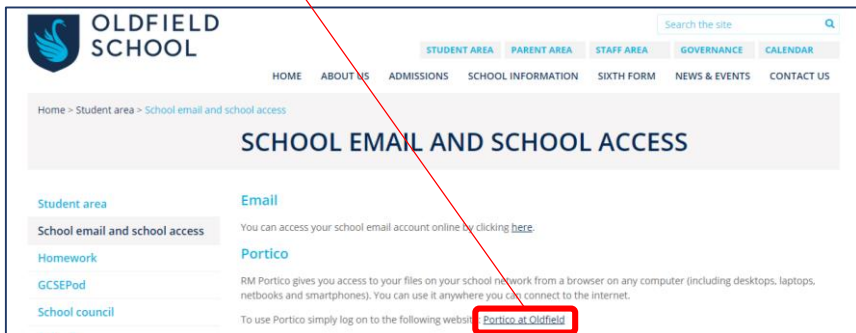

❹ Click on link to access **School network**