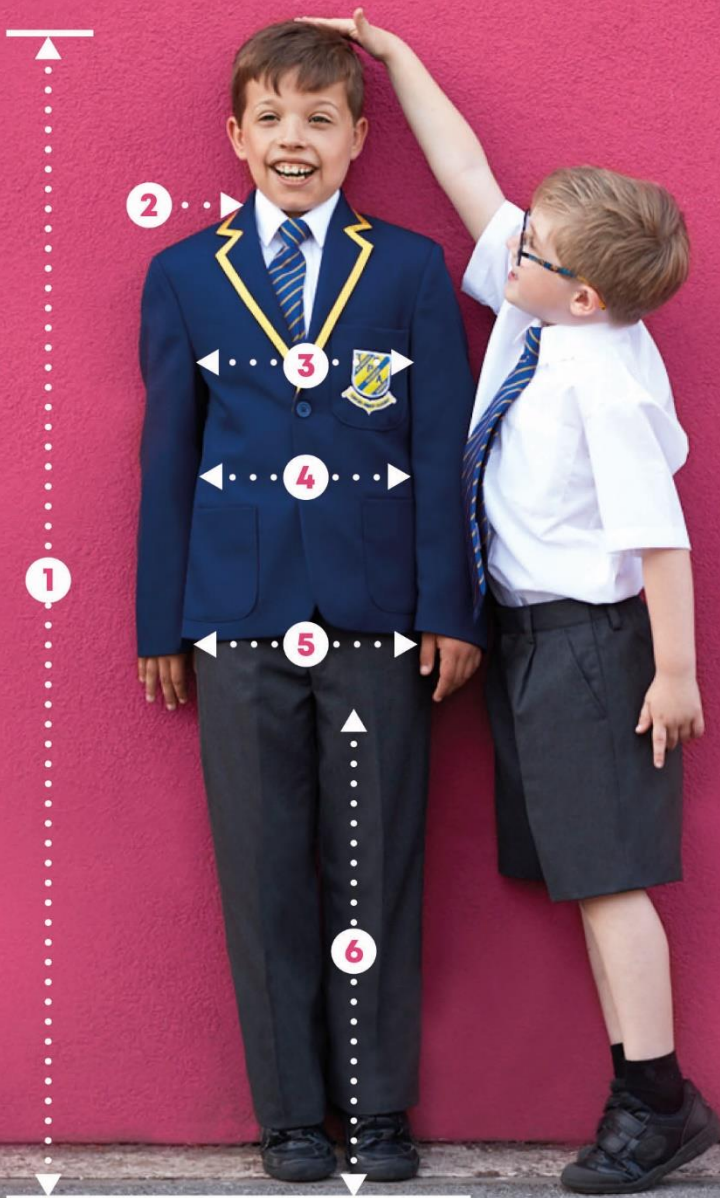

HOW TO MEASURE YOUR CHILD

Price & Buckland Schoolwear has been created with the growing child in mind and for a comfortable fit. It is generous in size and durable.

We always recommend checking your child's measurements before buying by using our top tips to ensure the best fit.

1 HEIGHT

Without shoes, with the back against the wall place feet together flat on the floor. Measure from the top of the head to the ground.

2 NECK

Measure around the base of the neck where the shirt collar would normally sit. Leave a little room for comfort.

3 CHEST

Measure the chest at the fullest part placing the tape close up under the arms.

4 WAIST

Measure around the natural waistline, at the narrowest part. Leave a little extra room for comfort.

5 HIPS

Standing straight, with heels together, measure around the fullest part.

6 INSIDE LEG

In bare feet take the measurement from the top of the inside leg to the floor.